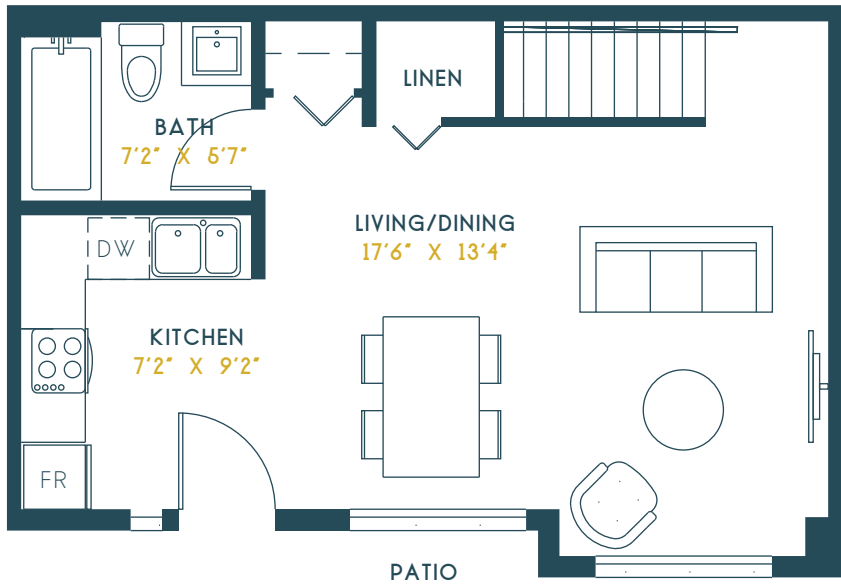

VILLAGE  
SQUARE

LOFT  
599 SF

MAIN LEVEL

LOFT LEVEL

DIMENSIONS, SIZE, SPECIFICATIONS, LAYOUT, DIRECTION OF FLOORING ELEMENTS AND MATERIALS ARE APPROXIMATE ONLY AND SUBJECT TO CHANGE WITHOUT NOTICE. SOME PLANS ARE SHOWN AS MIRRORED AND MANY HAVE SLIGHT VARIATIONS.