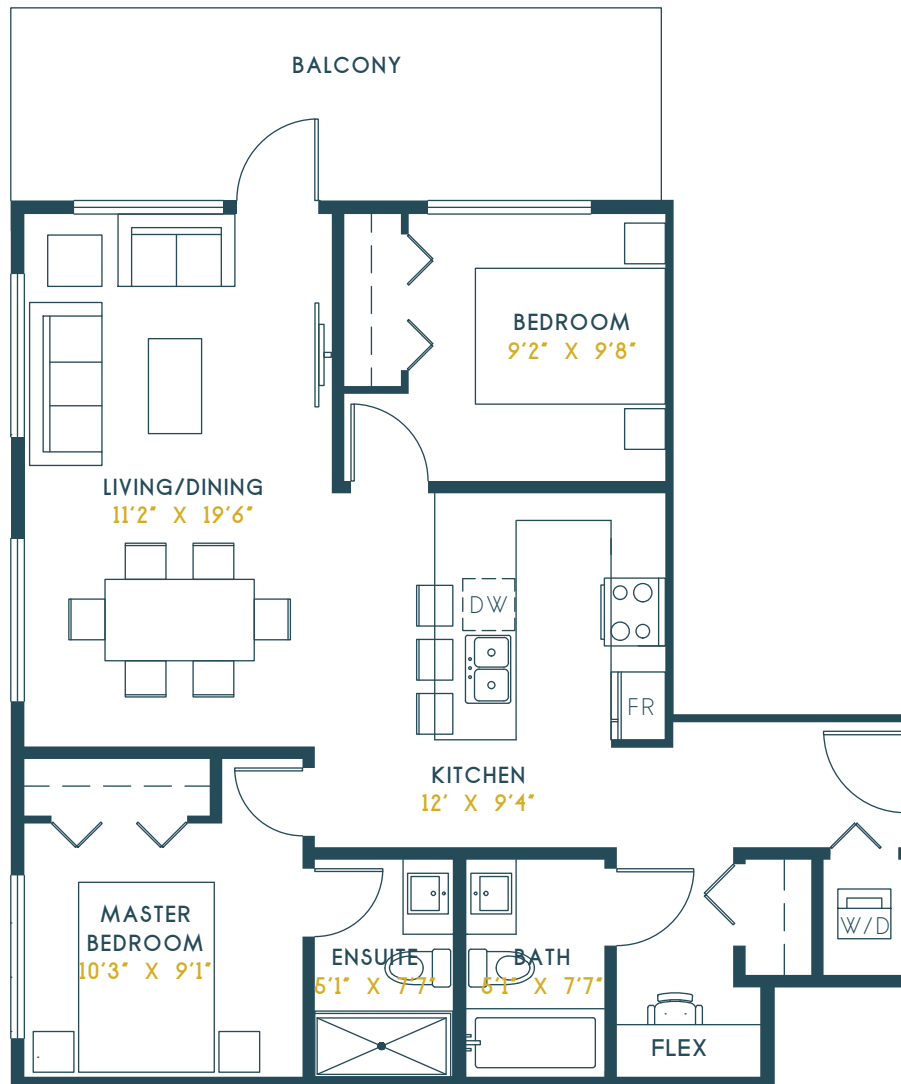

VILLAGE
SQUARE

UNIT B1A
2 BEDROOM + FLEX
899 SF

DIMENSIONS, SIZE, SPECIFICATIONS, LAYOUT, DIRECTION OF FLOORING ELEMENTS AND MATERIALS ARE APPROXIMATE ONLY AND SUBJECT TO CHANGE WITHOUT NOTICE. SOME PLANS ARE SHOWN AS MIRRORED AND MANY HAVE SLIGHT VARIATIONS.