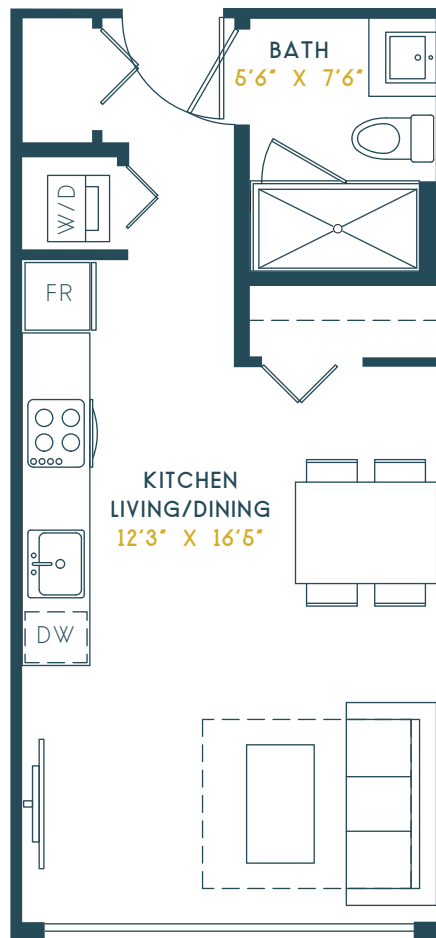

VILLAGE
SQUARE

UNIT M
STUDIO
355 SF

DIMENSIONS, SIZE, SPECIFICATIONS, LAYOUT, DIRECTION OF FLOORING ELEMENTS AND MATERIALS ARE APPROXIMATE ONLY AND SUBJECT TO CHANGE WITHOUT NOTICE. SOME PLANS ARE SHOWN AS MIRRORED AND MANY HAVE SLIGHT VARIATIONS.