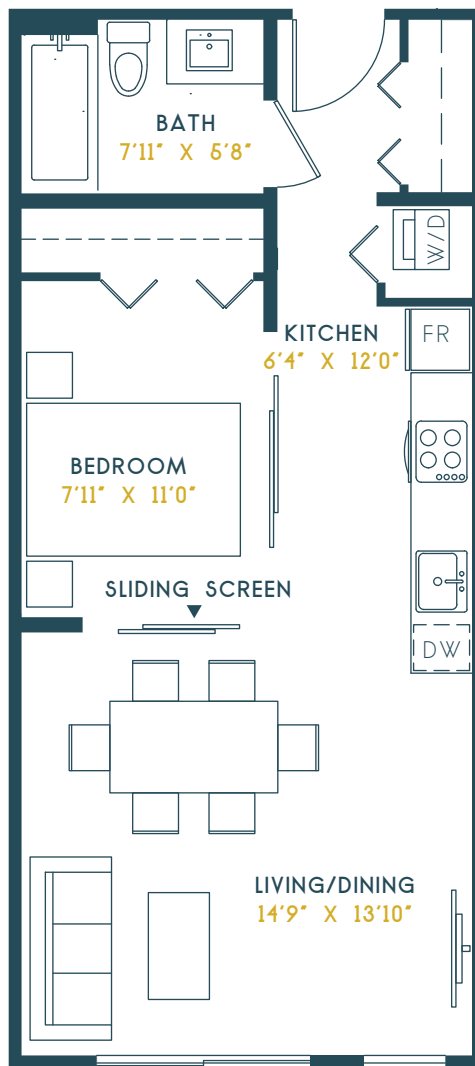

VILLAGE
SQUARE

UNIT M3
STUDIO
539 SF

DIMENSIONS, SIZE, SPECIFICATIONS, LAYOUT, DIRECTION OF FLOORING ELEMENTS AND MATERIALS ARE APPROXIMATE ONLY AND SUBJECT TO CHANGE WITHOUT NOTICE. SOME PLANS ARE SHOWN AS MIRRORED AND MANY HAVE SLIGHT VARIATIONS.