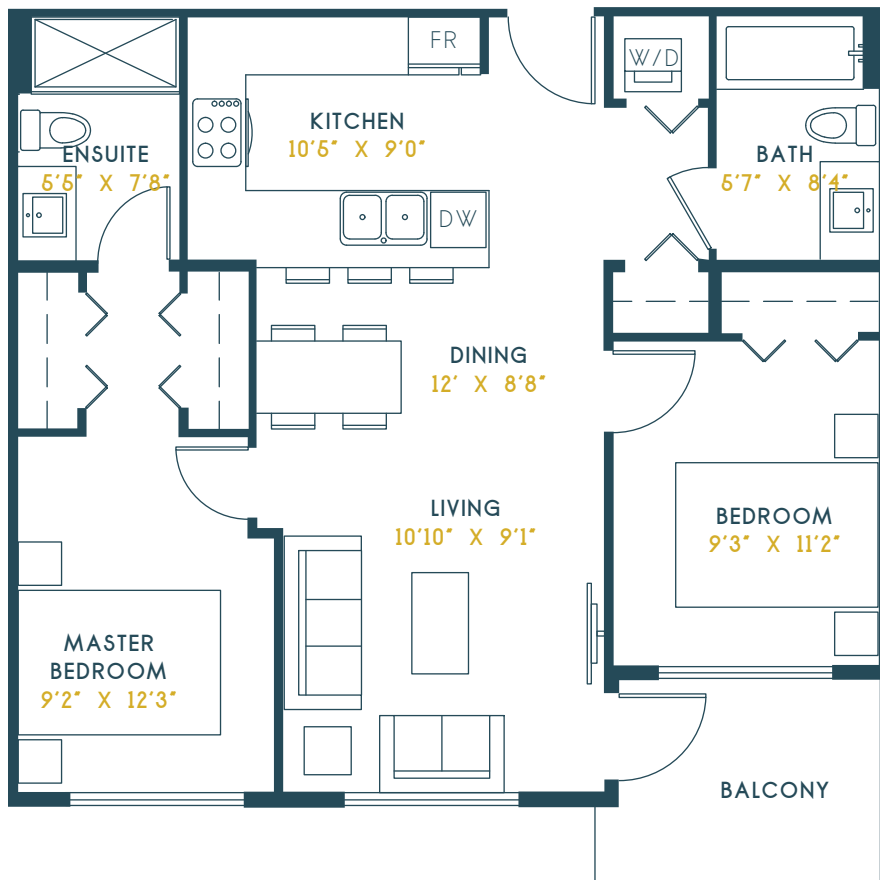

VILLAGE
SQUARE

UNIT B4
2 BEDROOM
794 SF

DIMENSIONS, SIZE, SPECIFICATIONS, LAYOUT, DIRECTION OF FLOORING ELEMENTS AND MATERIALS ARE APPROXIMATE ONLY AND SUBJECT TO CHANGE WITHOUT NOTICE. SOME PLANS ARE SHOWN AS MIRRORED AND MANY HAVE SLIGHT VARIATIONS.