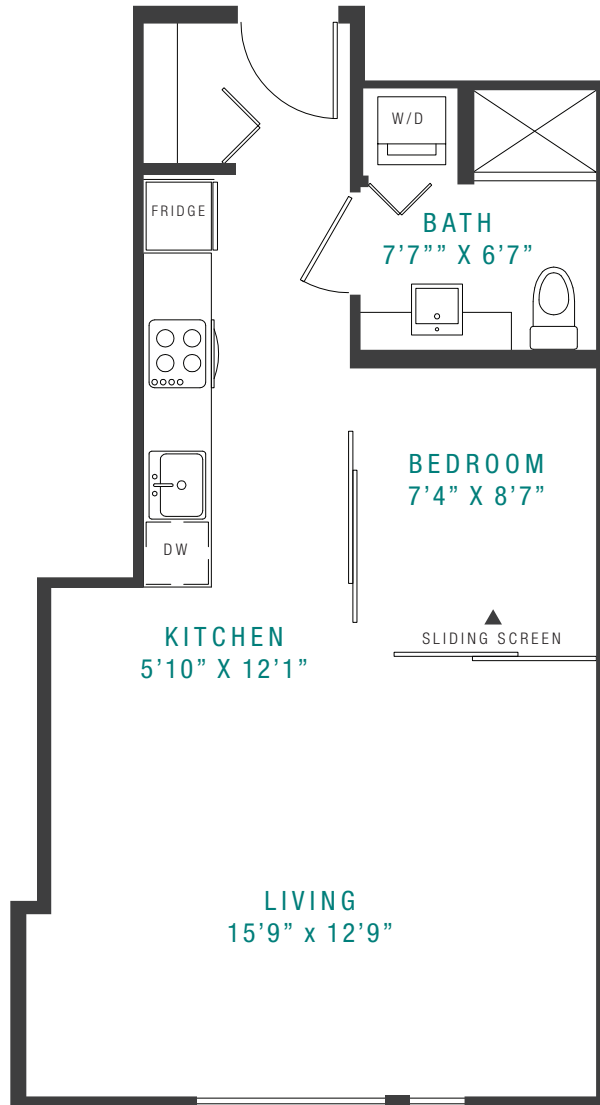

CENTRAL

RENTAL LIVING @ U BOULEVARD, UBC

PLAN A1a
JR ONE BEDROOM
APPROX. 480SF