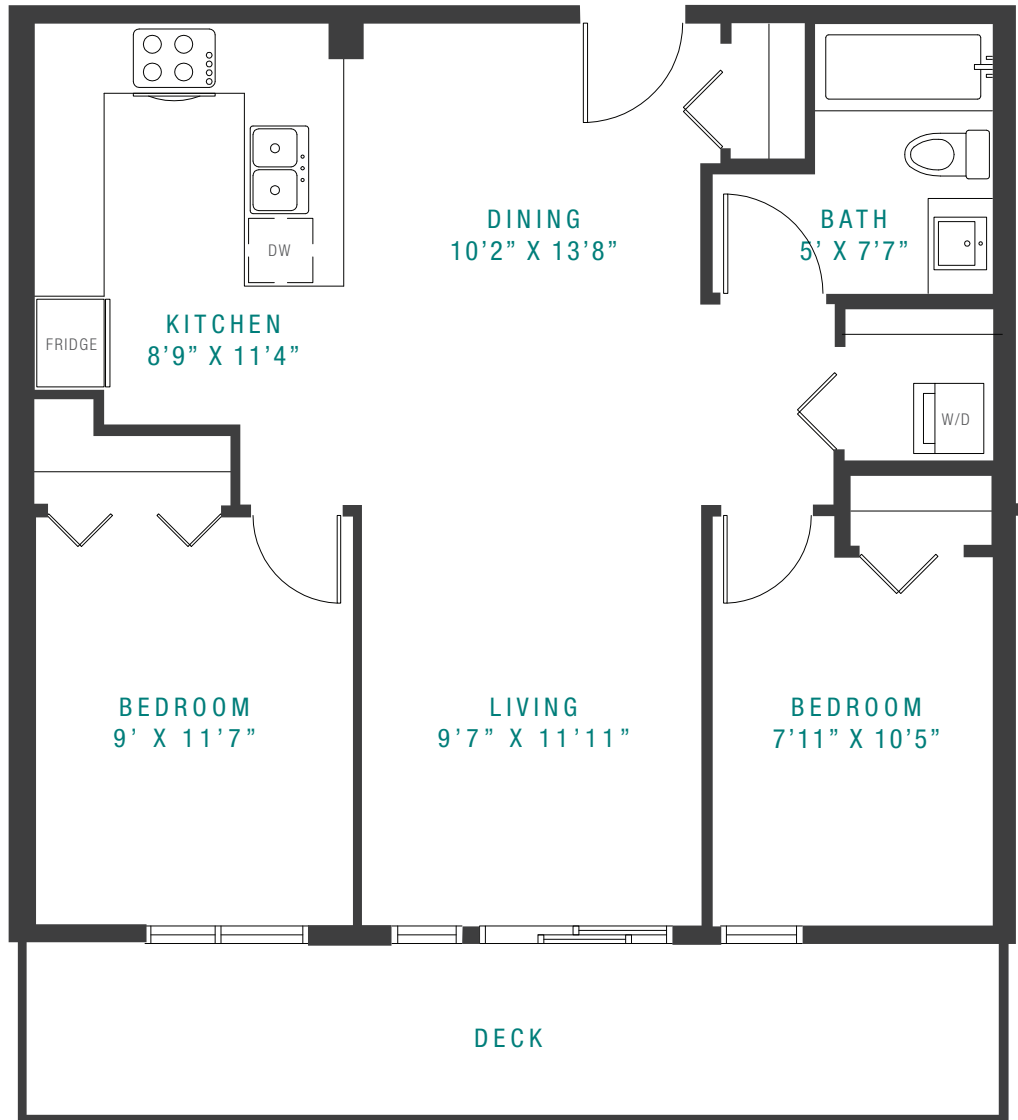

CENTRAL

RENTAL LIVING @ U BOULEVARD, UBC

PLAN C1
TWO BEDROOM
APPROX. 742SF