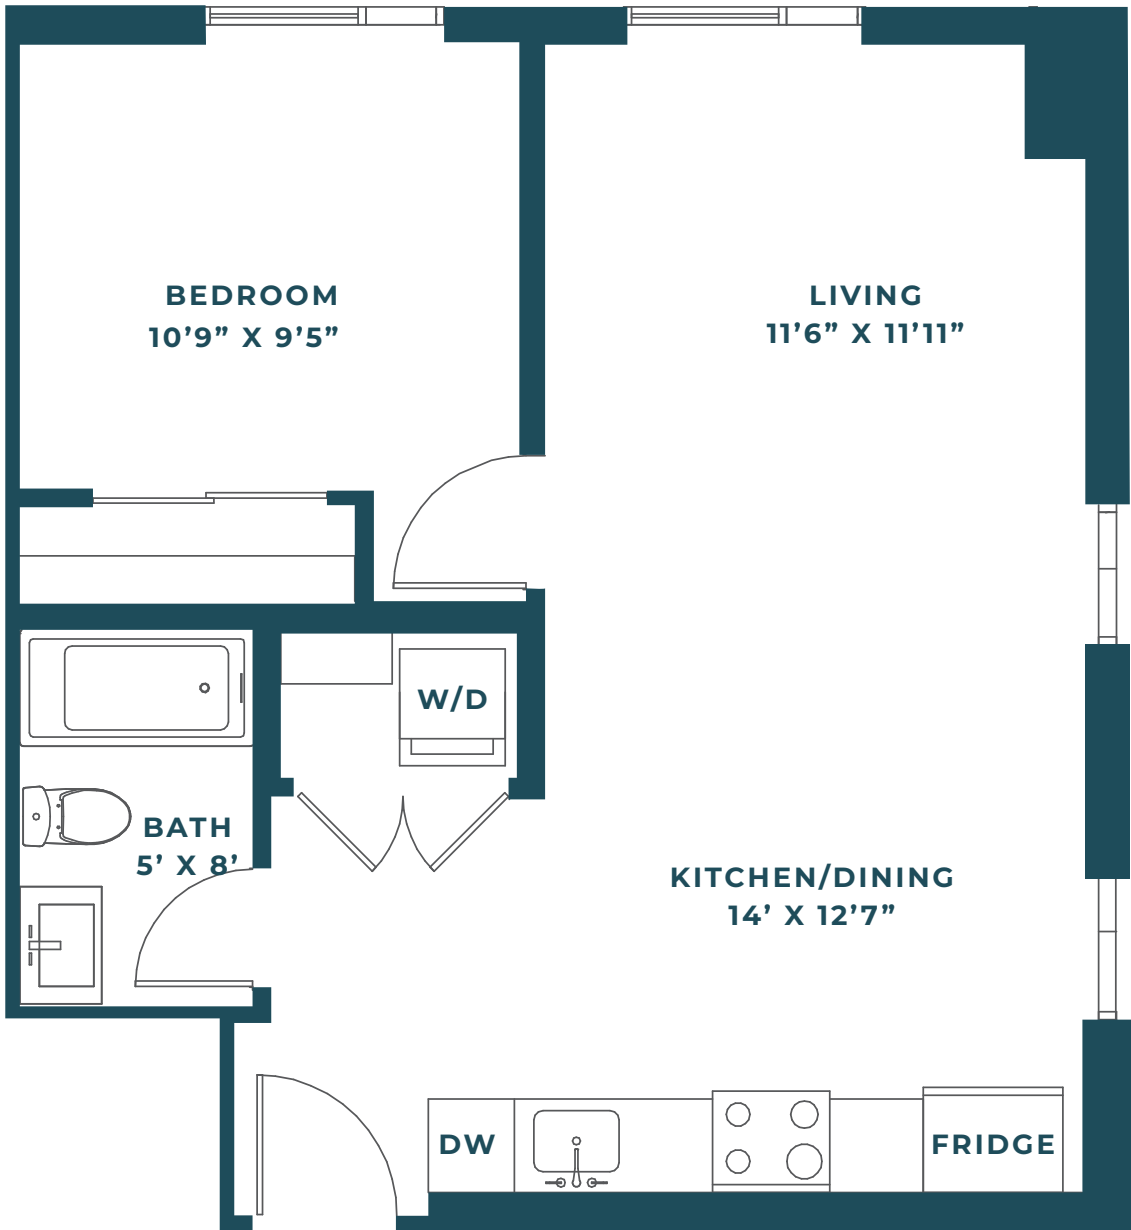

GEORGIA  
POINT

1 BED: 608 SF

3RD FLOOR

DIMENSIONS, SIZE, SPECIFICATIONS, LAYOUT AND MATERIALS ARE APPROXIMATE ONLY AND SUBJECT TO CHANGE WITHOUT NOTICE. SOME PLANS ARE SHOWN AS MIRRORED AND MAY HAVE SLIGHT VARIATIONS.