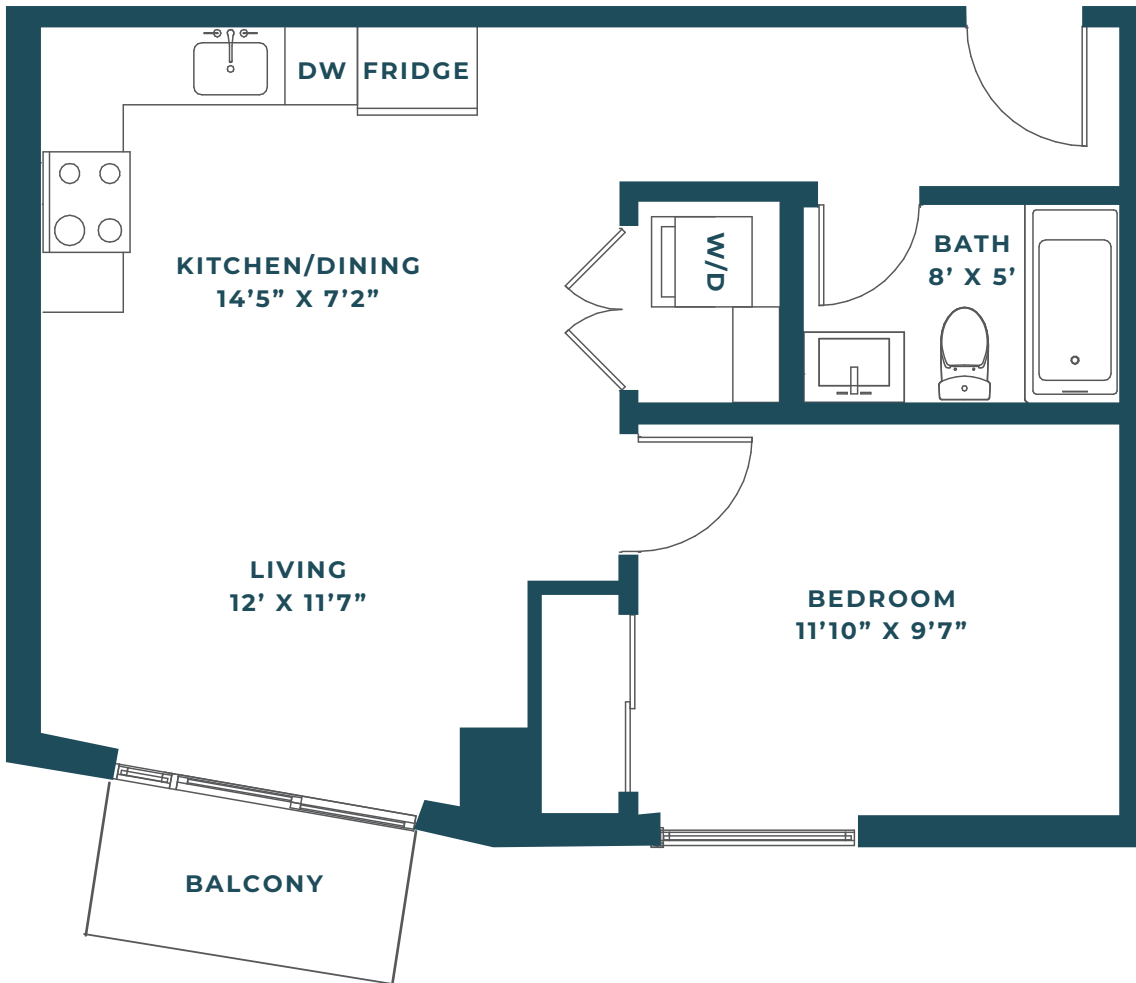

GEORGIA  
POINT

1 BED: 558 SF

2ND FLOOR

DIMENSIONS, SIZE, SPECIFICATIONS, LAYOUT AND MATERIALS  
ARE APPROXIMATE ONLY AND SUBJECT TO CHANGE WITHOUT NOTICE.  
SOME PLANS ARE SHOWN AS MIRRORED AND MAY HAVE SLIGHT VARIATIONS.