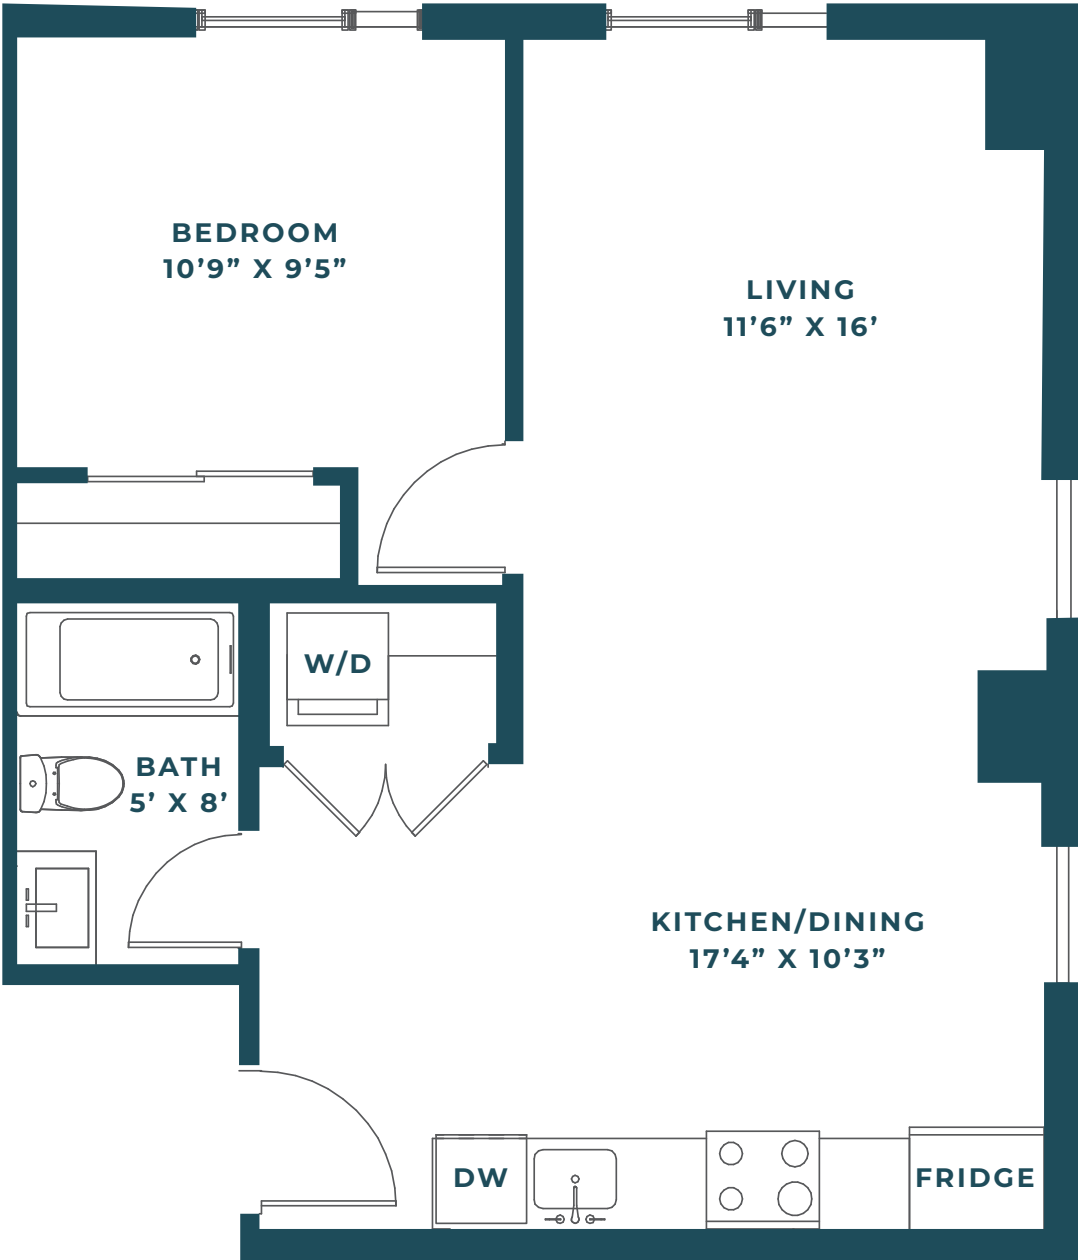

1 BED: 628 SF

2ND FLOOR

DIMENSIONS, SIZE, SPECIFICATIONS, LAYOUT AND MATERIALS ARE APPROXIMATE ONLY AND SUBJECT TO CHANGE WITHOUT NOTICE. SOME PLANS ARE SHOWN AS MIRRORED AND MAY HAVE SLIGHT VARIATIONS.