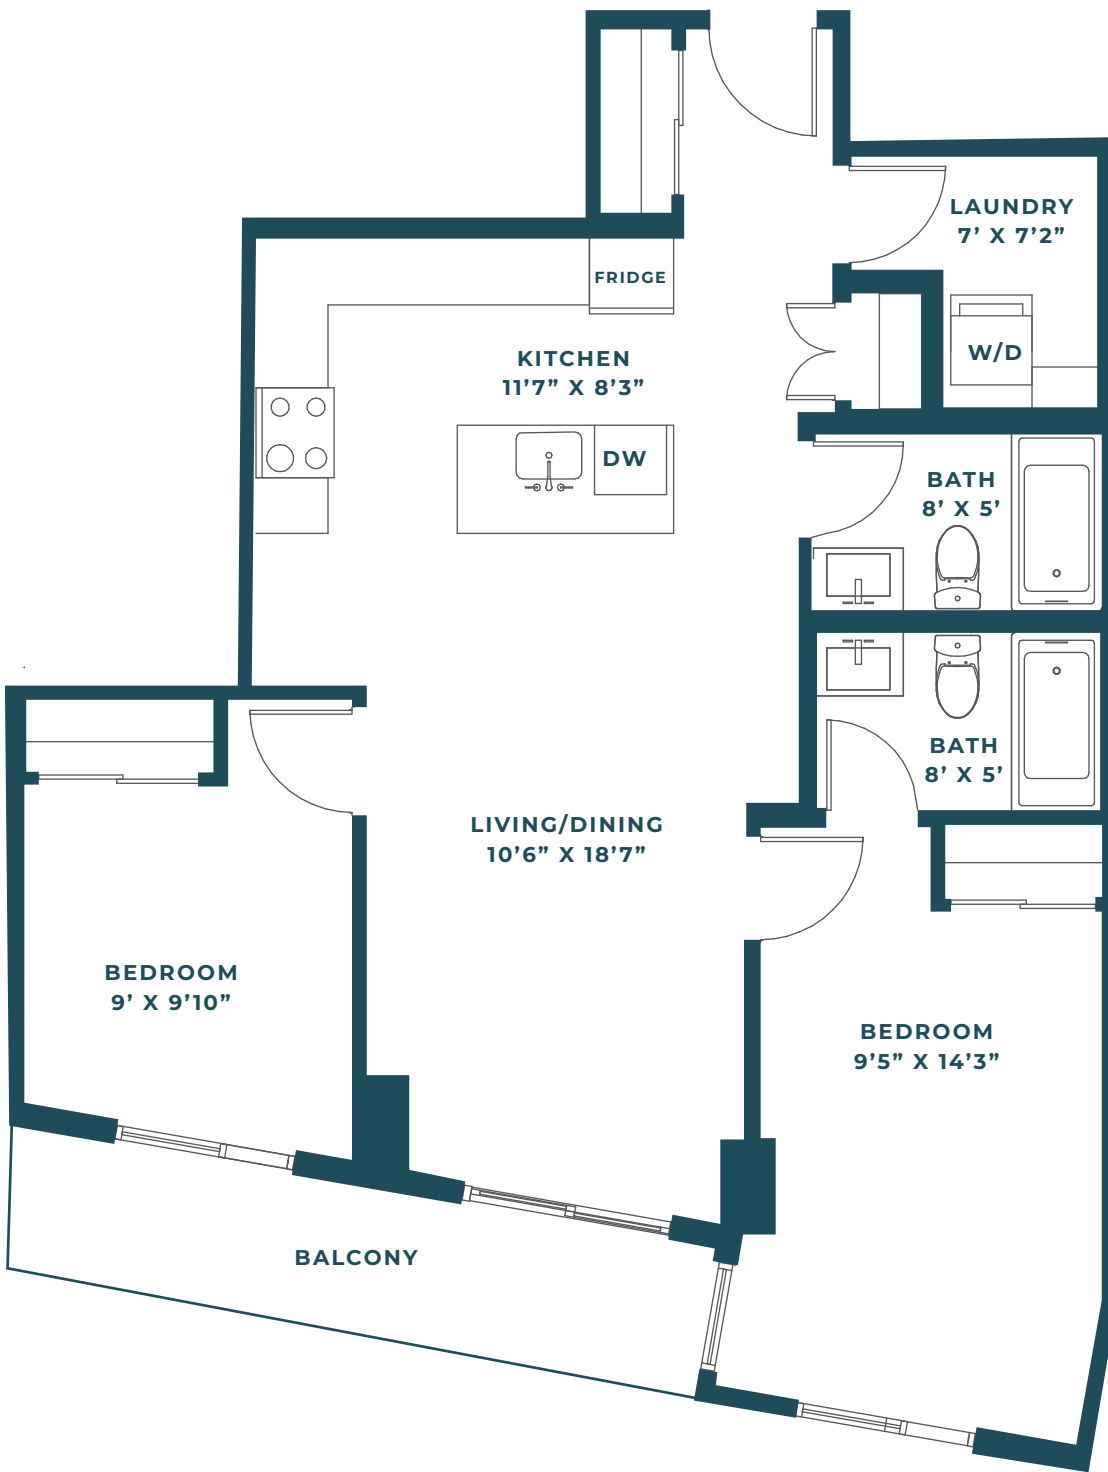

GEORGIA
POINT

2 BED: 870 SF

3RD FLOOR

4TH-13TH
FLOOR

14TH FLOOR

DIMENSIONS, SIZE, SPECIFICATIONS, LAYOUT AND MATERIALS
ARE APPROXIMATE ONLY AND SUBJECT TO CHANGE WITHOUT NOTICE.
SOME PLANS ARE SHOWN AS MIRRORED AND MAY HAVE SLIGHT VARIATIONS.