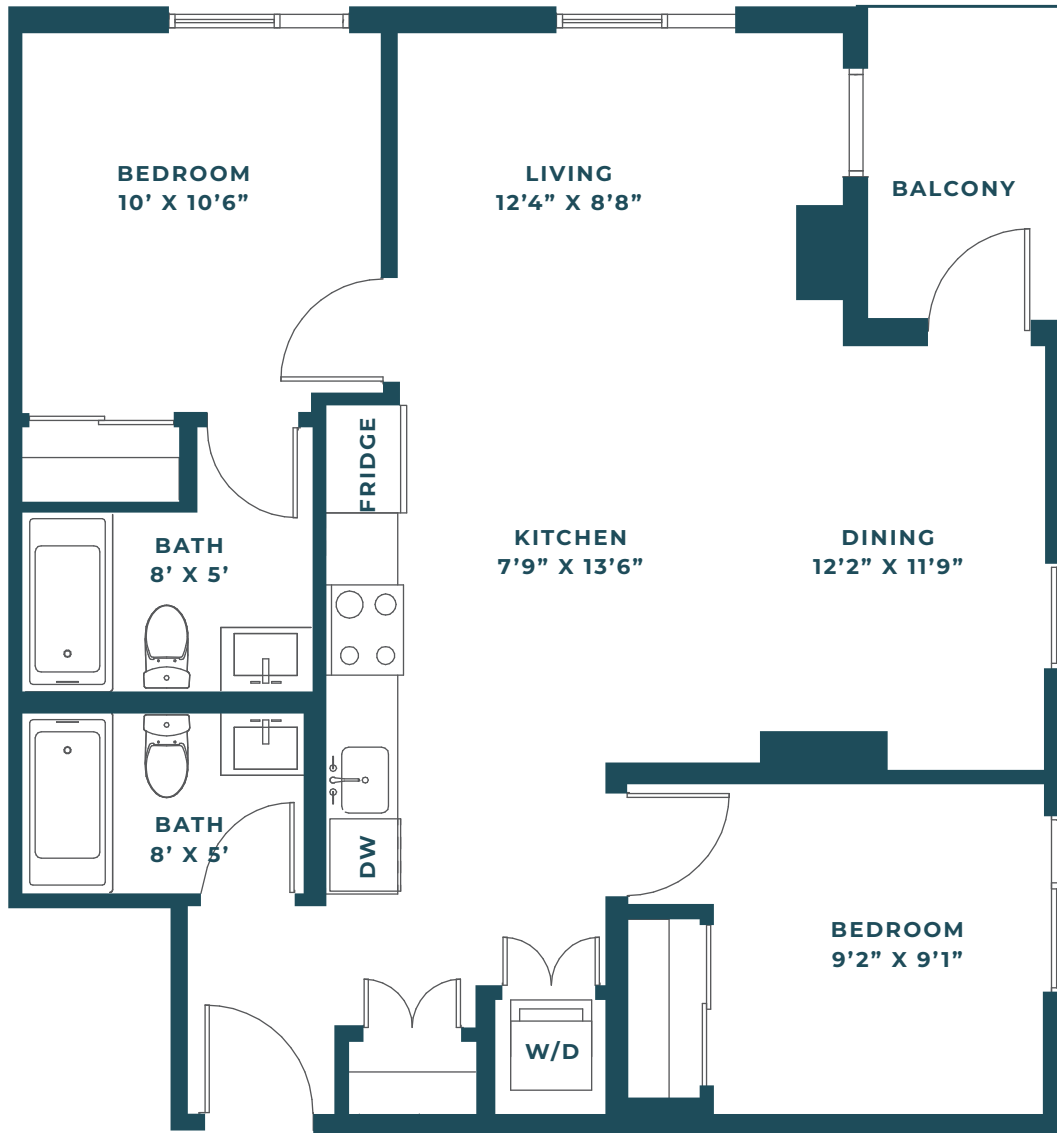

GEORGIA  
POINT

2 BED: 835-836 SF

4TH-13TH  
FLOOR

14TH FLOOR

DIMENSIONS, SIZE, SPECIFICATIONS, LAYOUT AND MATERIALS ARE APPROXIMATE ONLY AND SUBJECT TO CHANGE WITHOUT NOTICE. SOME PLANS ARE SHOWN AS MIRRORED AND MAY HAVE SLIGHT VARIATIONS.