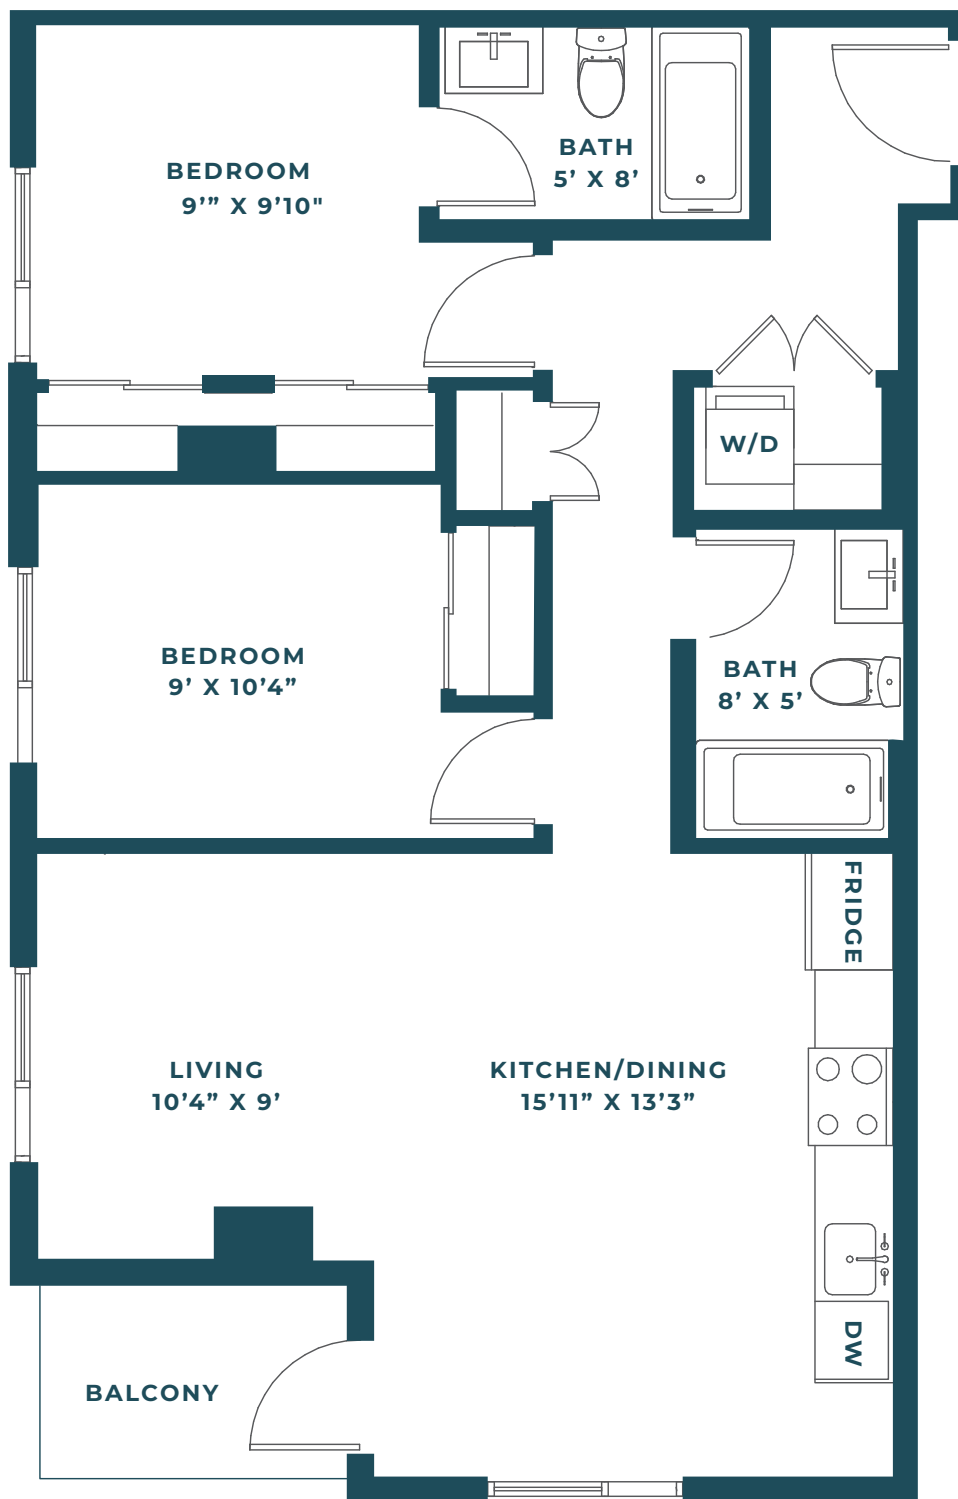

GEORGIA
POINT

2 BED: 854 - 855 SF

3RD FLOOR

4TH-13TH
FLOOR

DIMENSIONS, SIZE, SPECIFICATIONS, LAYOUT AND MATERIALS ARE APPROXIMATE ONLY AND SUBJECT TO CHANGE WITHOUT NOTICE. SOME PLANS ARE SHOWN AS MIRRORED AND MAY HAVE SLIGHT VARIATIONS.