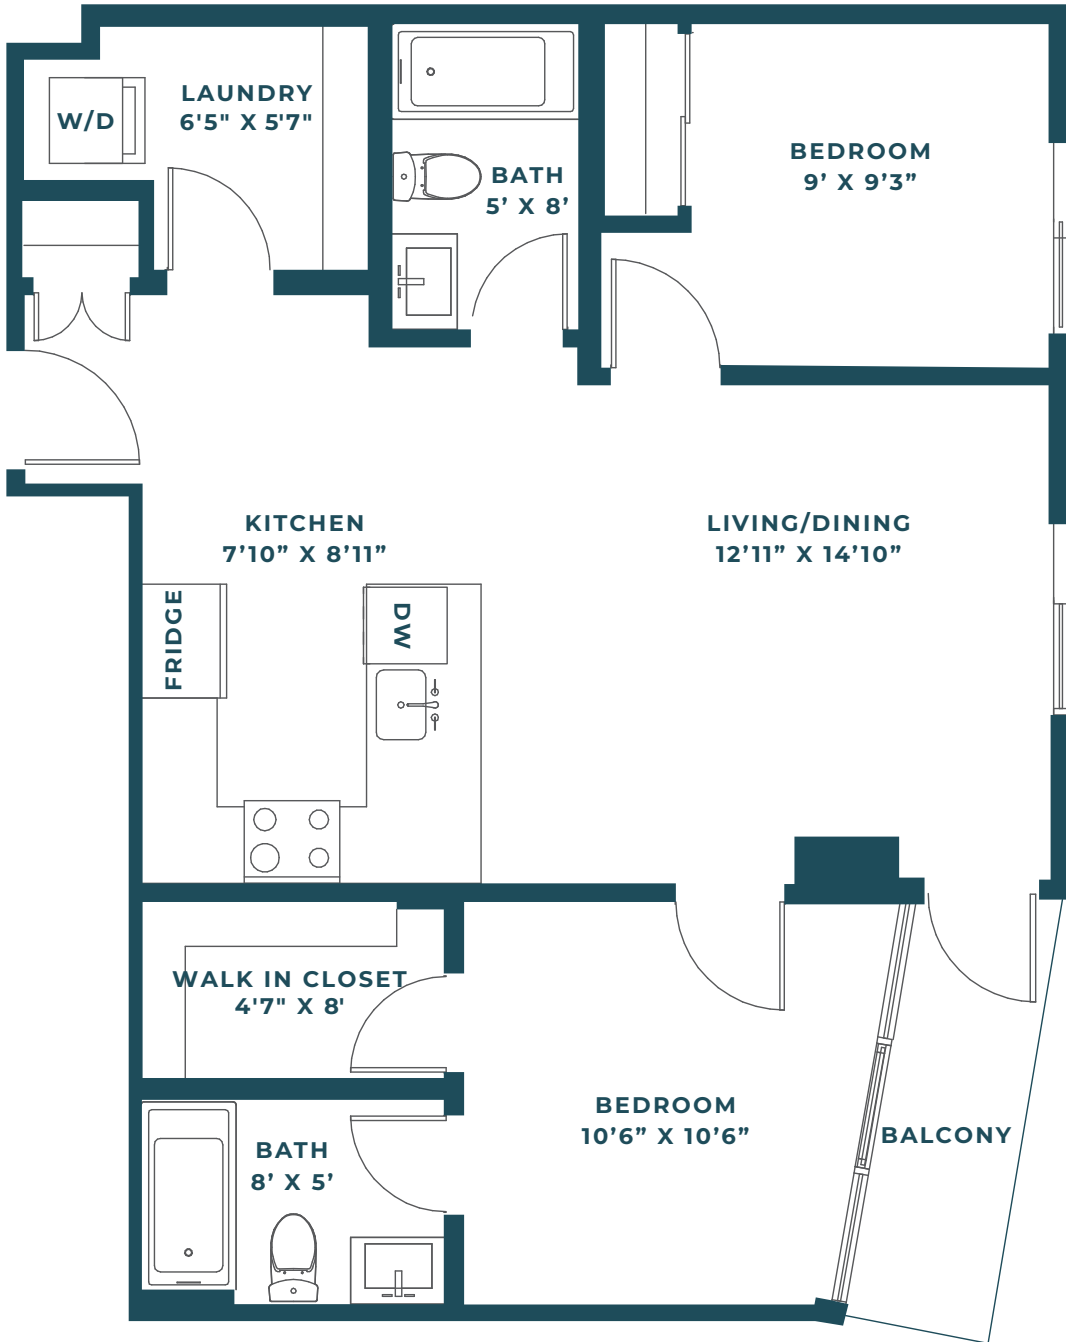

GEORGIA  
POINT

2 BED: 831 SF

3RD FLOOR

4TH-13TH  
FLOOR

14TH FLOOR

DIMENSIONS, SIZE, SPECIFICATIONS, LAYOUT AND MATERIALS  
ARE APPROXIMATE ONLY AND SUBJECT TO CHANGE WITHOUT NOTICE.  
SOME PLANS ARE SHOWN AS MIRRORED AND MAY HAVE SLIGHT VARIATIONS.