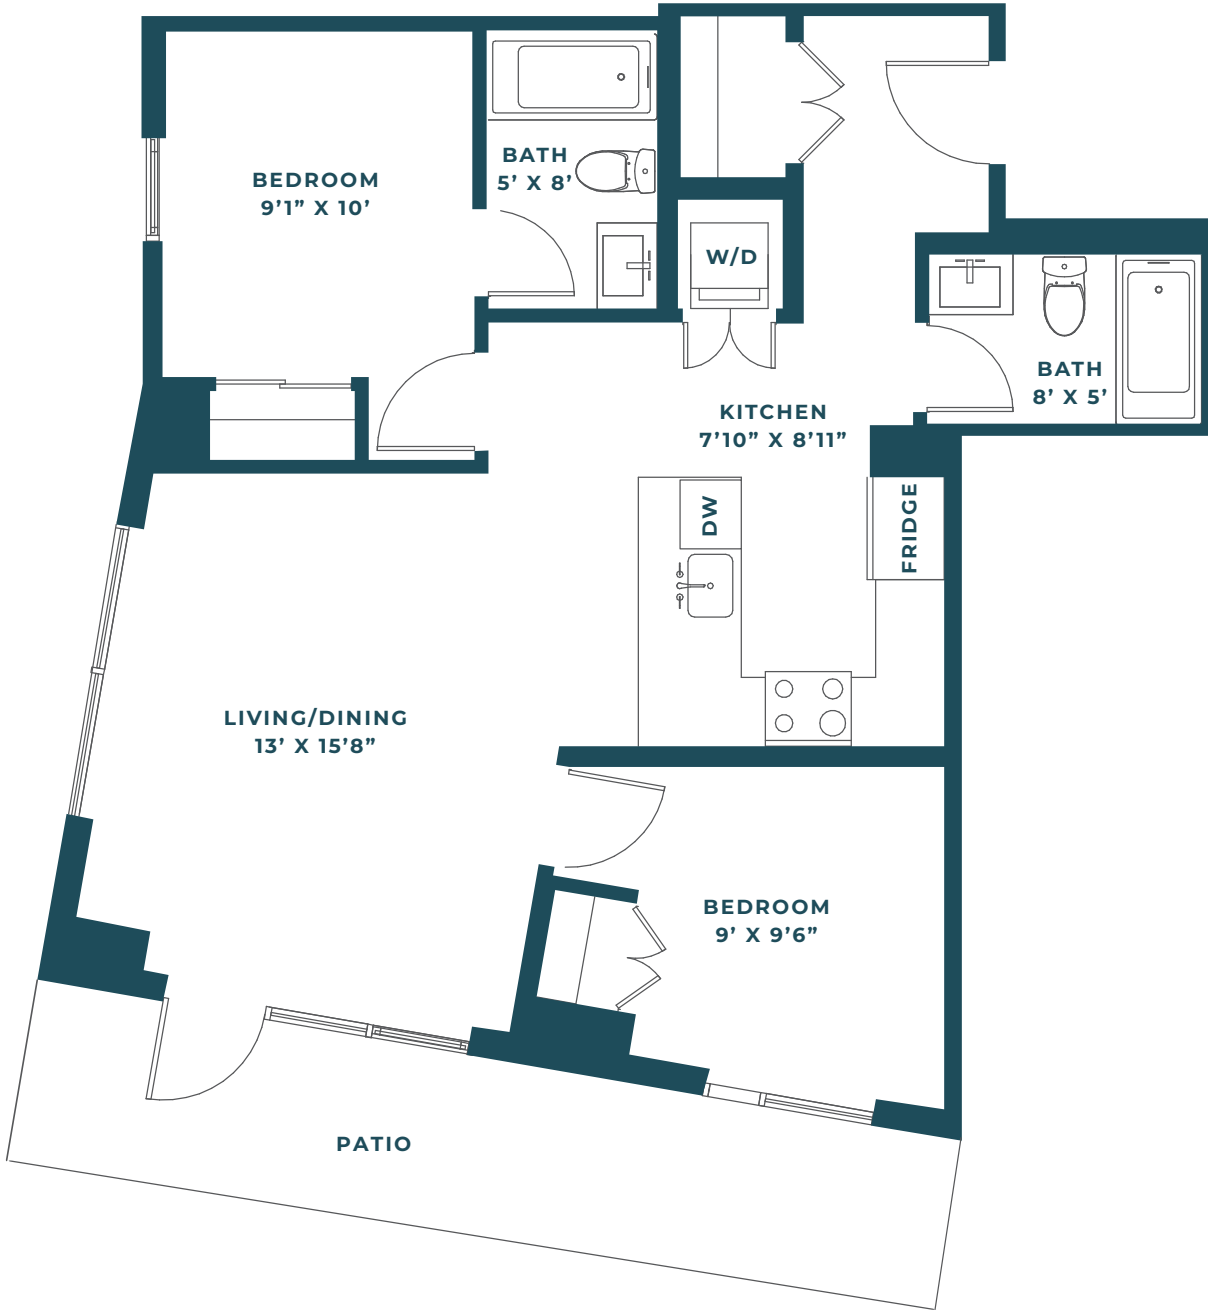

GEORGIA  
POINT

2 BED: 814 SF

DIMENSIONS, SIZE, SPECIFICATIONS, LAYOUT AND MATERIALS ARE APPROXIMATE ONLY AND SUBJECT TO CHANGE WITHOUT NOTICE. SOME PLANS ARE SHOWN AS MIRRORED AND MAY HAVE SLIGHT VARIATIONS.

1ST FLOOR