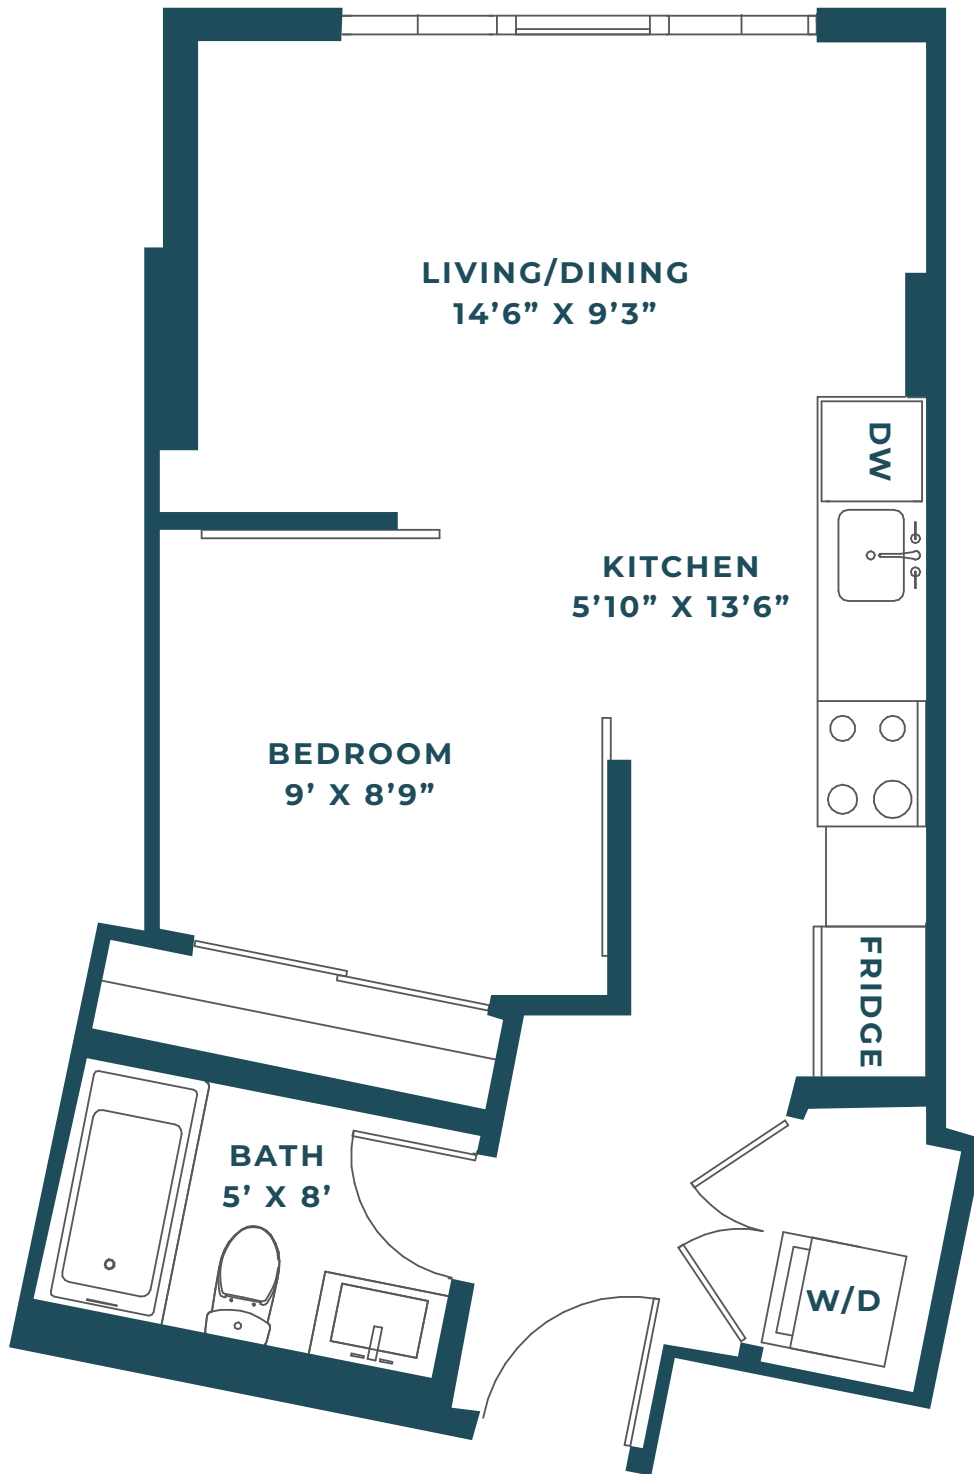

GEORGIA
POINT

JR 1 BED: 458 - 459 SF

4TH-13TH
FLOOR

14TH FLOOR

DIMENSIONS, SIZE, SPECIFICATIONS, LAYOUT AND MATERIALS ARE APPROXIMATE ONLY AND SUBJECT TO CHANGE WITHOUT NOTICE. SOME PLANS ARE SHOWN AS MIRRORED AND MAY HAVE SLIGHT VARIATIONS.