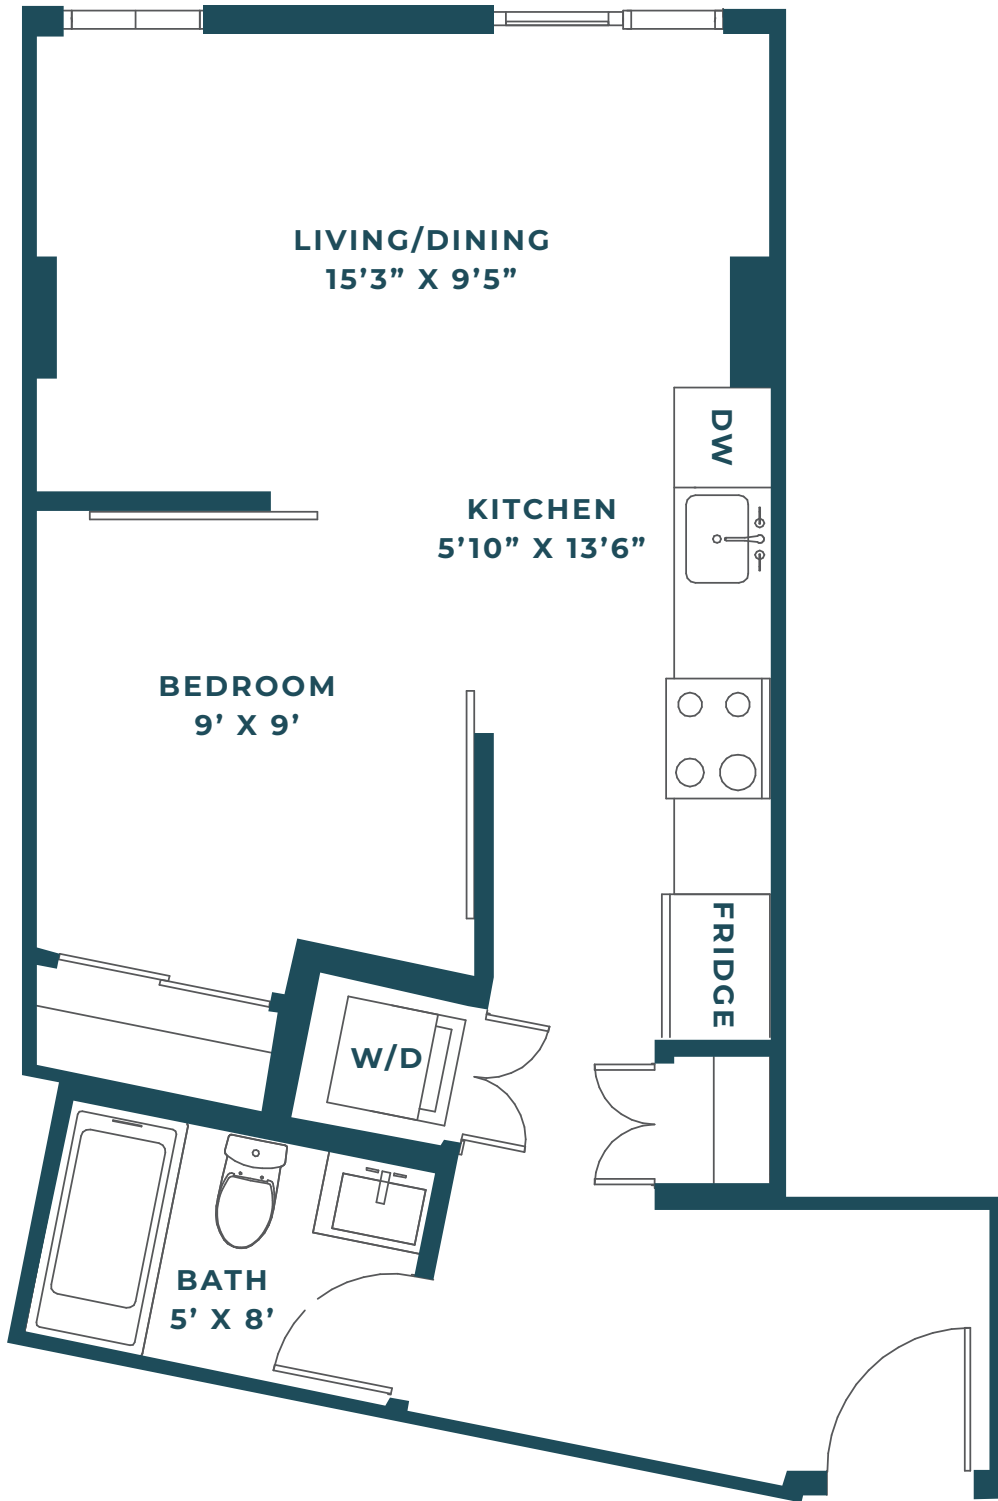

GEORGIA
POINT

JR 1 BED: 500 SF

4TH-13TH
FLOOR

14TH FLOOR

DIMENSIONS, SIZE, SPECIFICATIONS, LAYOUT AND MATERIALS ARE APPROXIMATE ONLY AND SUBJECT TO CHANGE WITHOUT NOTICE. SOME PLANS ARE SHOWN AS MIRRORED AND MAY HAVE SLIGHT VARIATIONS.